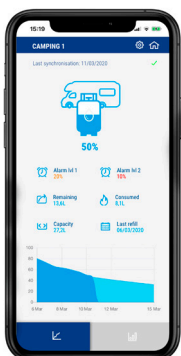

Insert the module

The pincode at the back of the module is needed for the first connection to the app

REMOTE MONITORING WITH REAL-TIME DIGITAL MEASUREMENT

NEVER RUN OUT OF GAS AGAIN !

Download the app for iOS and Android

EASY CYLINDER CONTENT CONTROLLING VIA SMARTPHONE

Register and create your account

Search for your cylinder

Add your cylinder

Setup your cylinder

Set your alarm level

Monitor your cylinder

Record your gas consumption