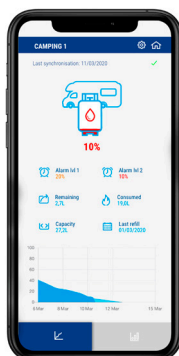

Insert the module

The pincode at the back of the module is needed for the first connection to the app

REMOTE MONITORING WITH REAL-TIME DIGITAL MEASUREMENT

NEVER RUN OUT OF GAS AGAIN !

Download the app for iOS and Android

EASY CYLINDER CONTENT CONTROLLING VIA SMARTPHONE

Register and create your account

Search for your cylinder

Add your cylinder

Setup your cylinder

Set your alarm level

Monitor your cylinder

Record your gas consumption